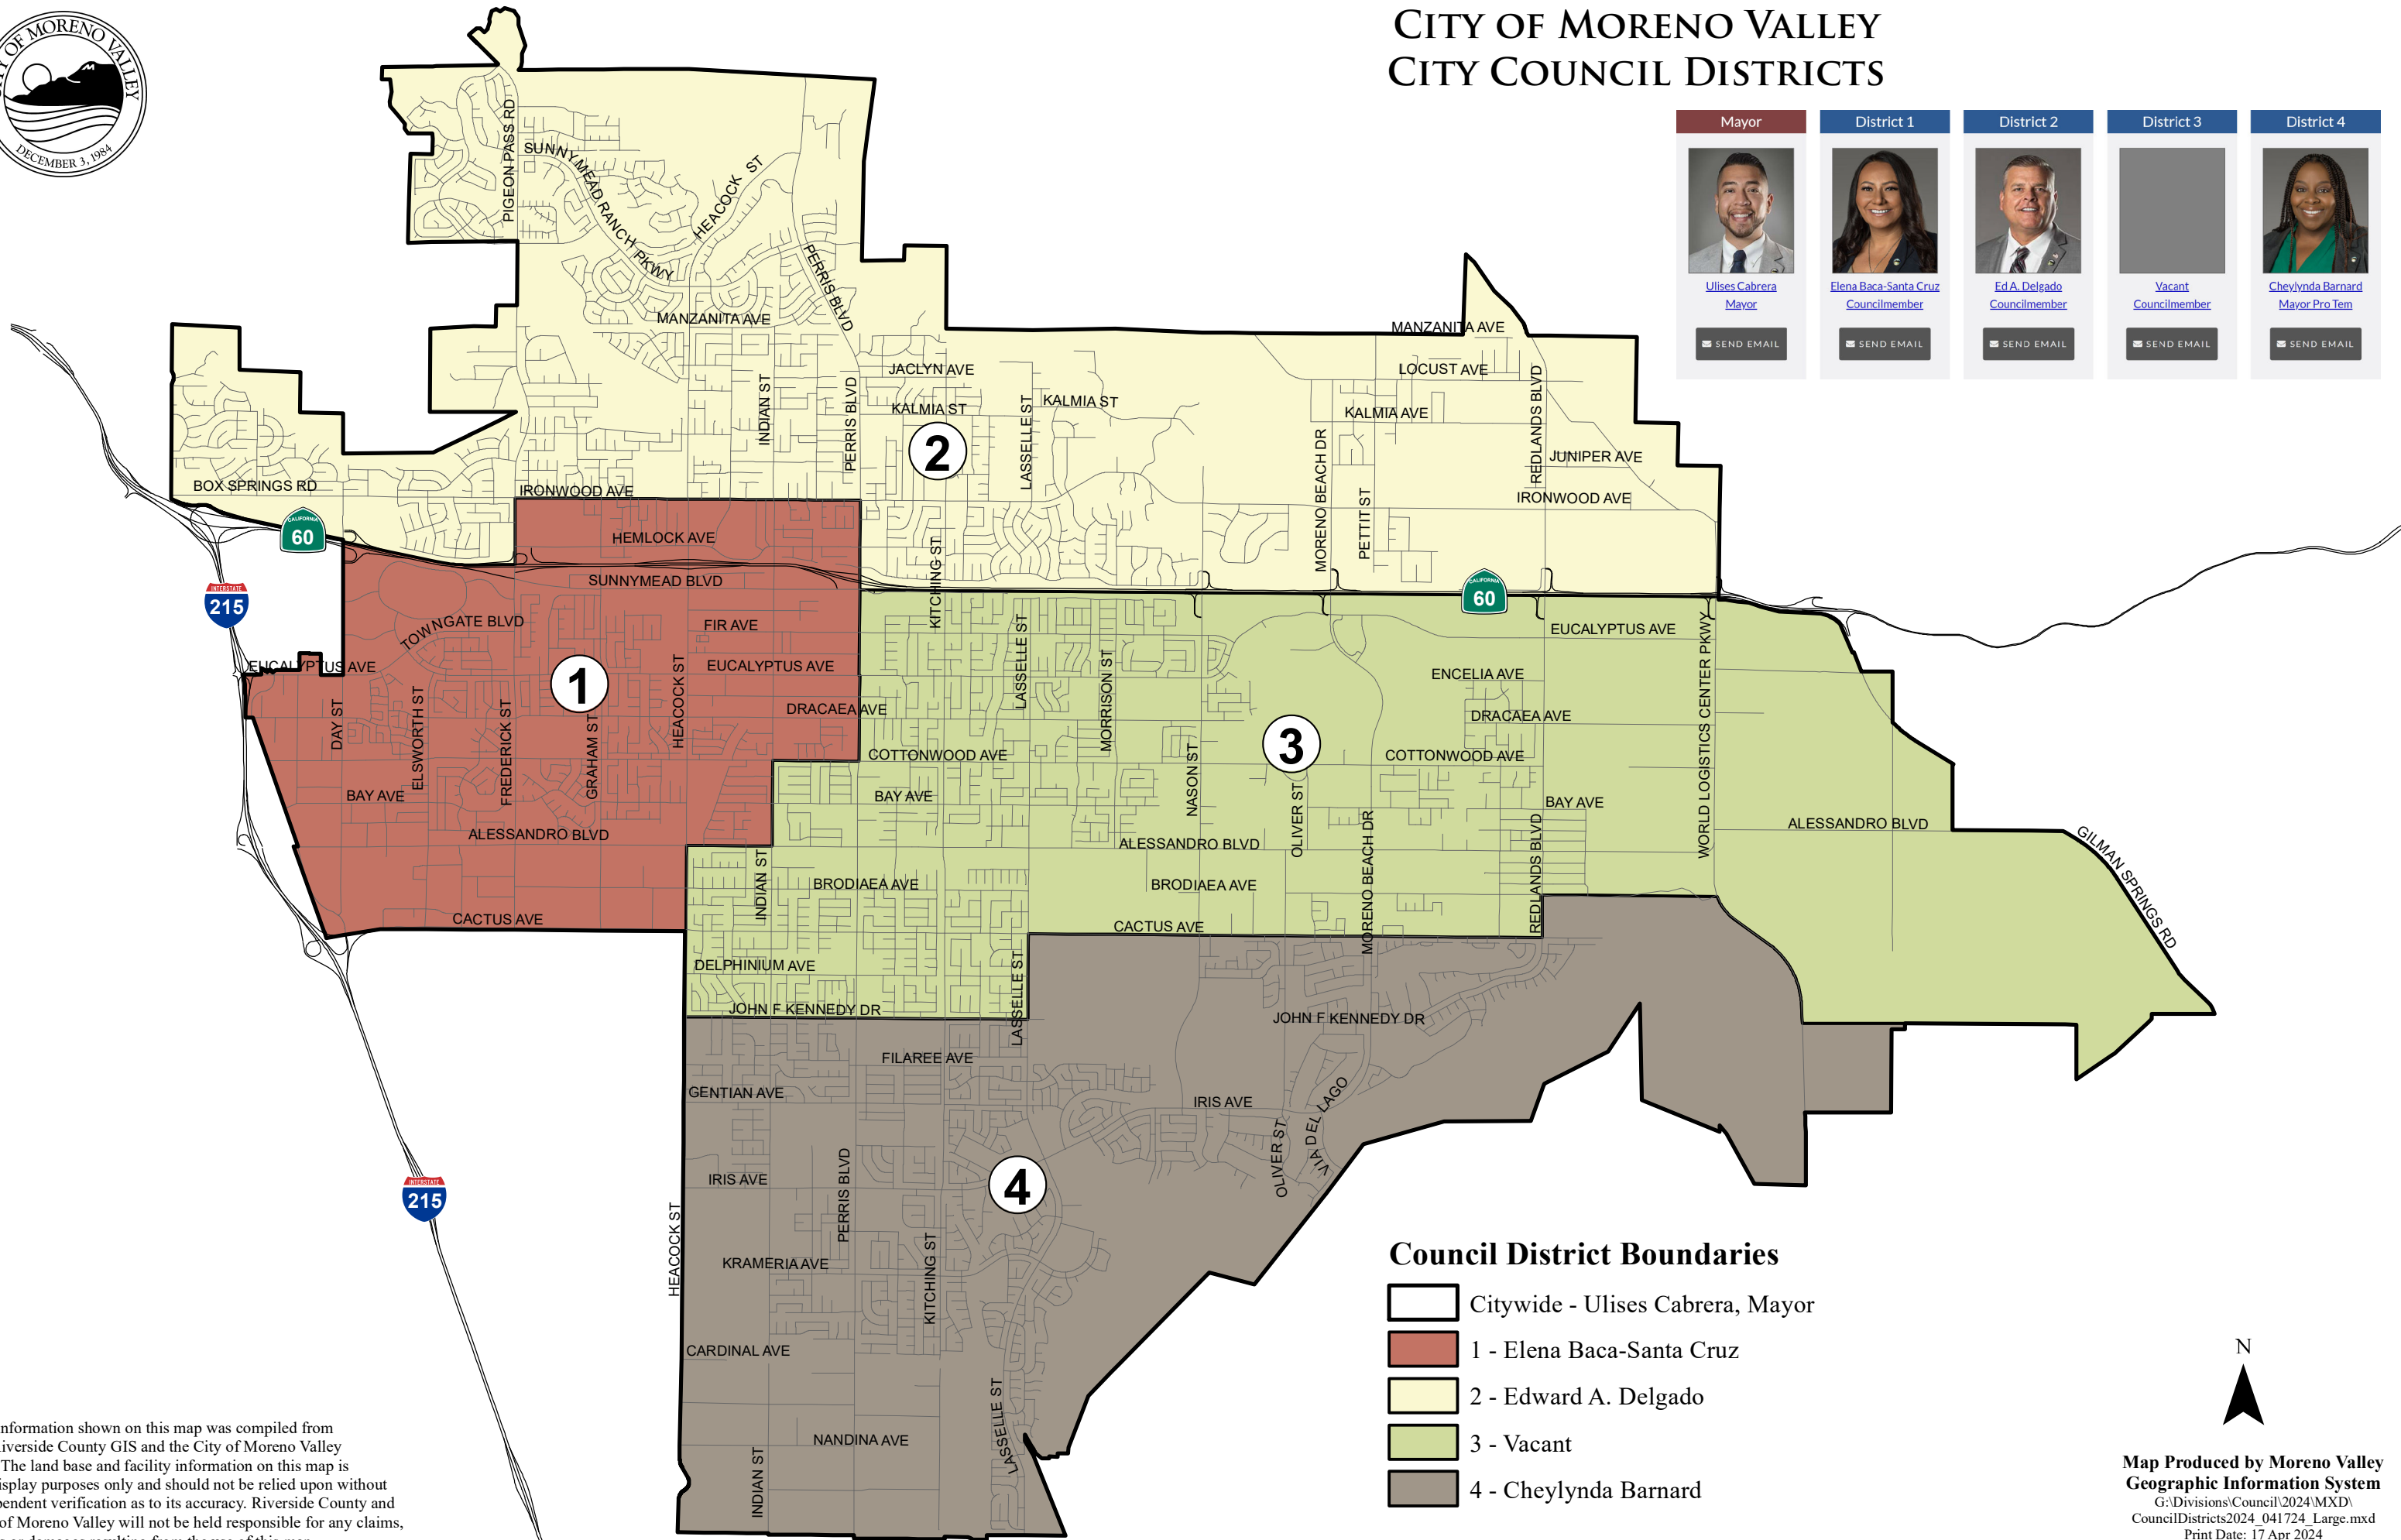

CITY OF MORENO VALLEY CITY COUNCIL DISTRICTS

Mayor	District 1	District 2	District 3	District 4
Ulises Cabrera Mayor	Elena Baca-Santa Cruz Councilmember	Ed A. Delgado Councilmember	Vacant Councilmember	Cheylynda Barnard Mayor Pro Tem
SEND EMAIL	SEND EMAIL	SEND EMAIL	SEND EMAIL	SEND EMAIL

Council District Boundaries

- Citywide - Ulises Cabrera, Mayor
- 1 - Elena Baca-Santa Cruz
- 2 - Edward A. Delgado
- 3 - Vacant
- 4 - Cheylynda Barnard

The information shown on this map was compiled from the Riverside County GIS and the City of Moreno Valley GIS. The land base and facility information on this map is for display purposes only and should not be relied upon without independent verification as to its accuracy. Riverside County and City of Moreno Valley will not be held responsible for any claims, losses or damages resulting from the use of this map.

Map Produced by Moreno Valley
Geographic Information System
G:\Divisions\Council\2024\MXD\
CouncilDistricts2024_041724_Large.mxd
Print Date: 17 Apr 2024