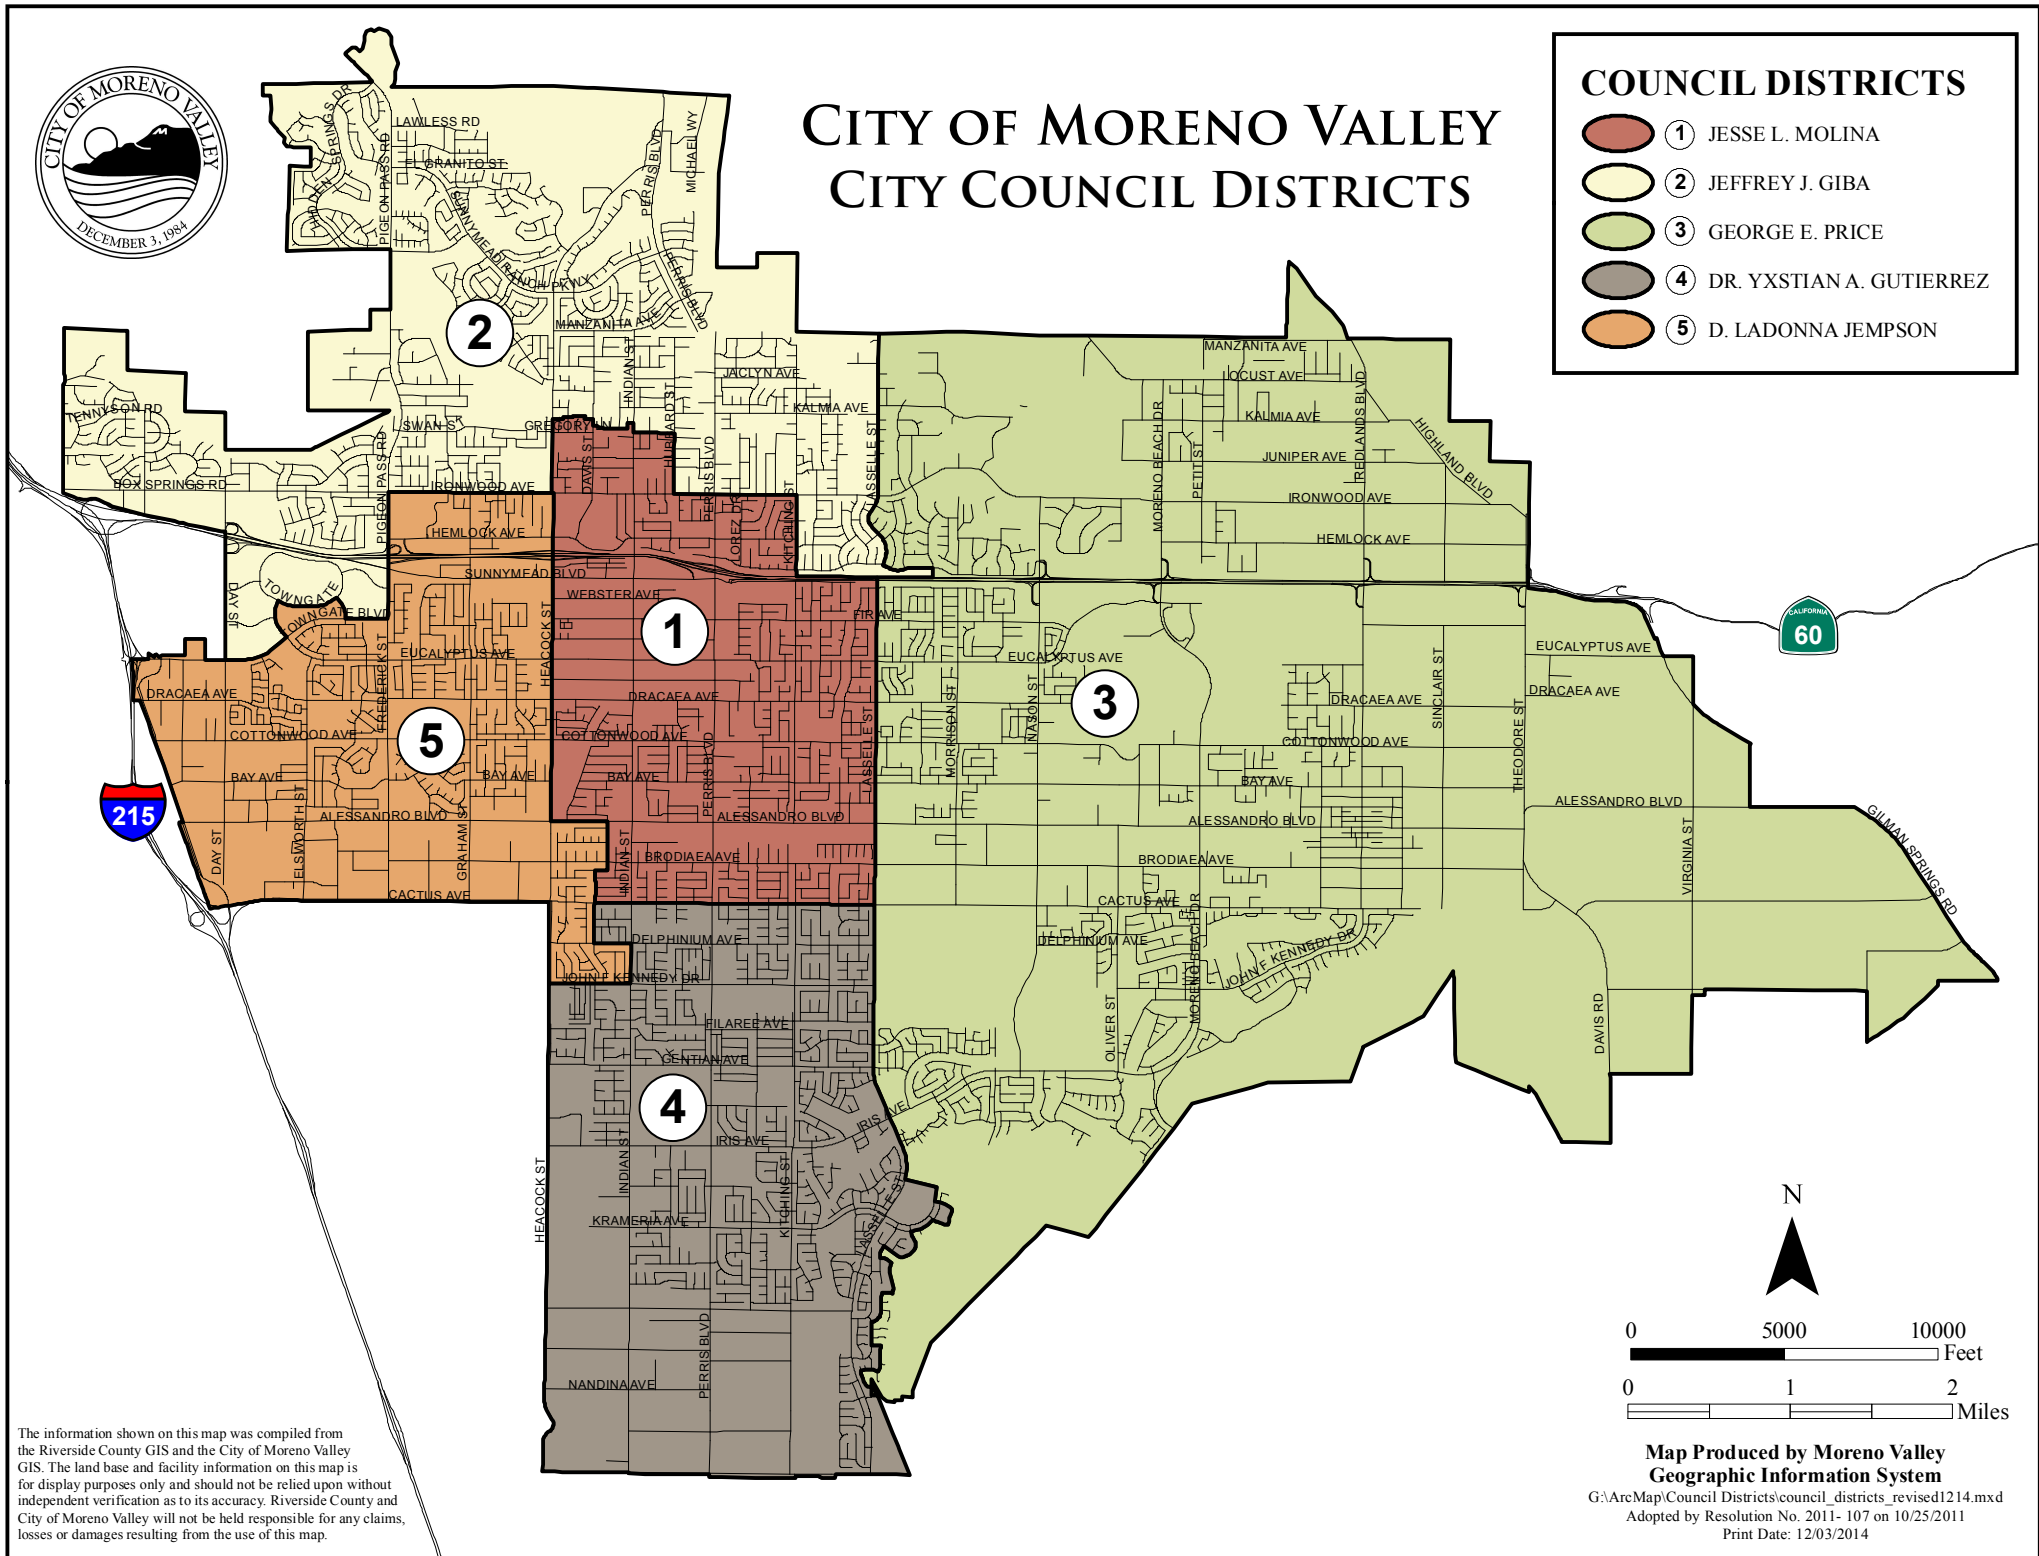

CITY OF MORENO VALLEY CITY COUNCIL DISTRICTS

COUNCIL DISTRICTS

- ① JESSE L. MOLINA
- ② JEFFREY J. GIBA
- ③ GEORGE E. PRICE
- ④ DR. YXSTIAN A. GUTIERREZ
- ⑤ D. LADONNA JEMPSON

Map Produced by Moreno Valley
Geographic Information System
G:\ArcMap\Council Districts\council_districts_revised1214.mxd
Adopted by Resolution No. 2011- 107 on 10/25/2011
Print Date: 12/03/2014