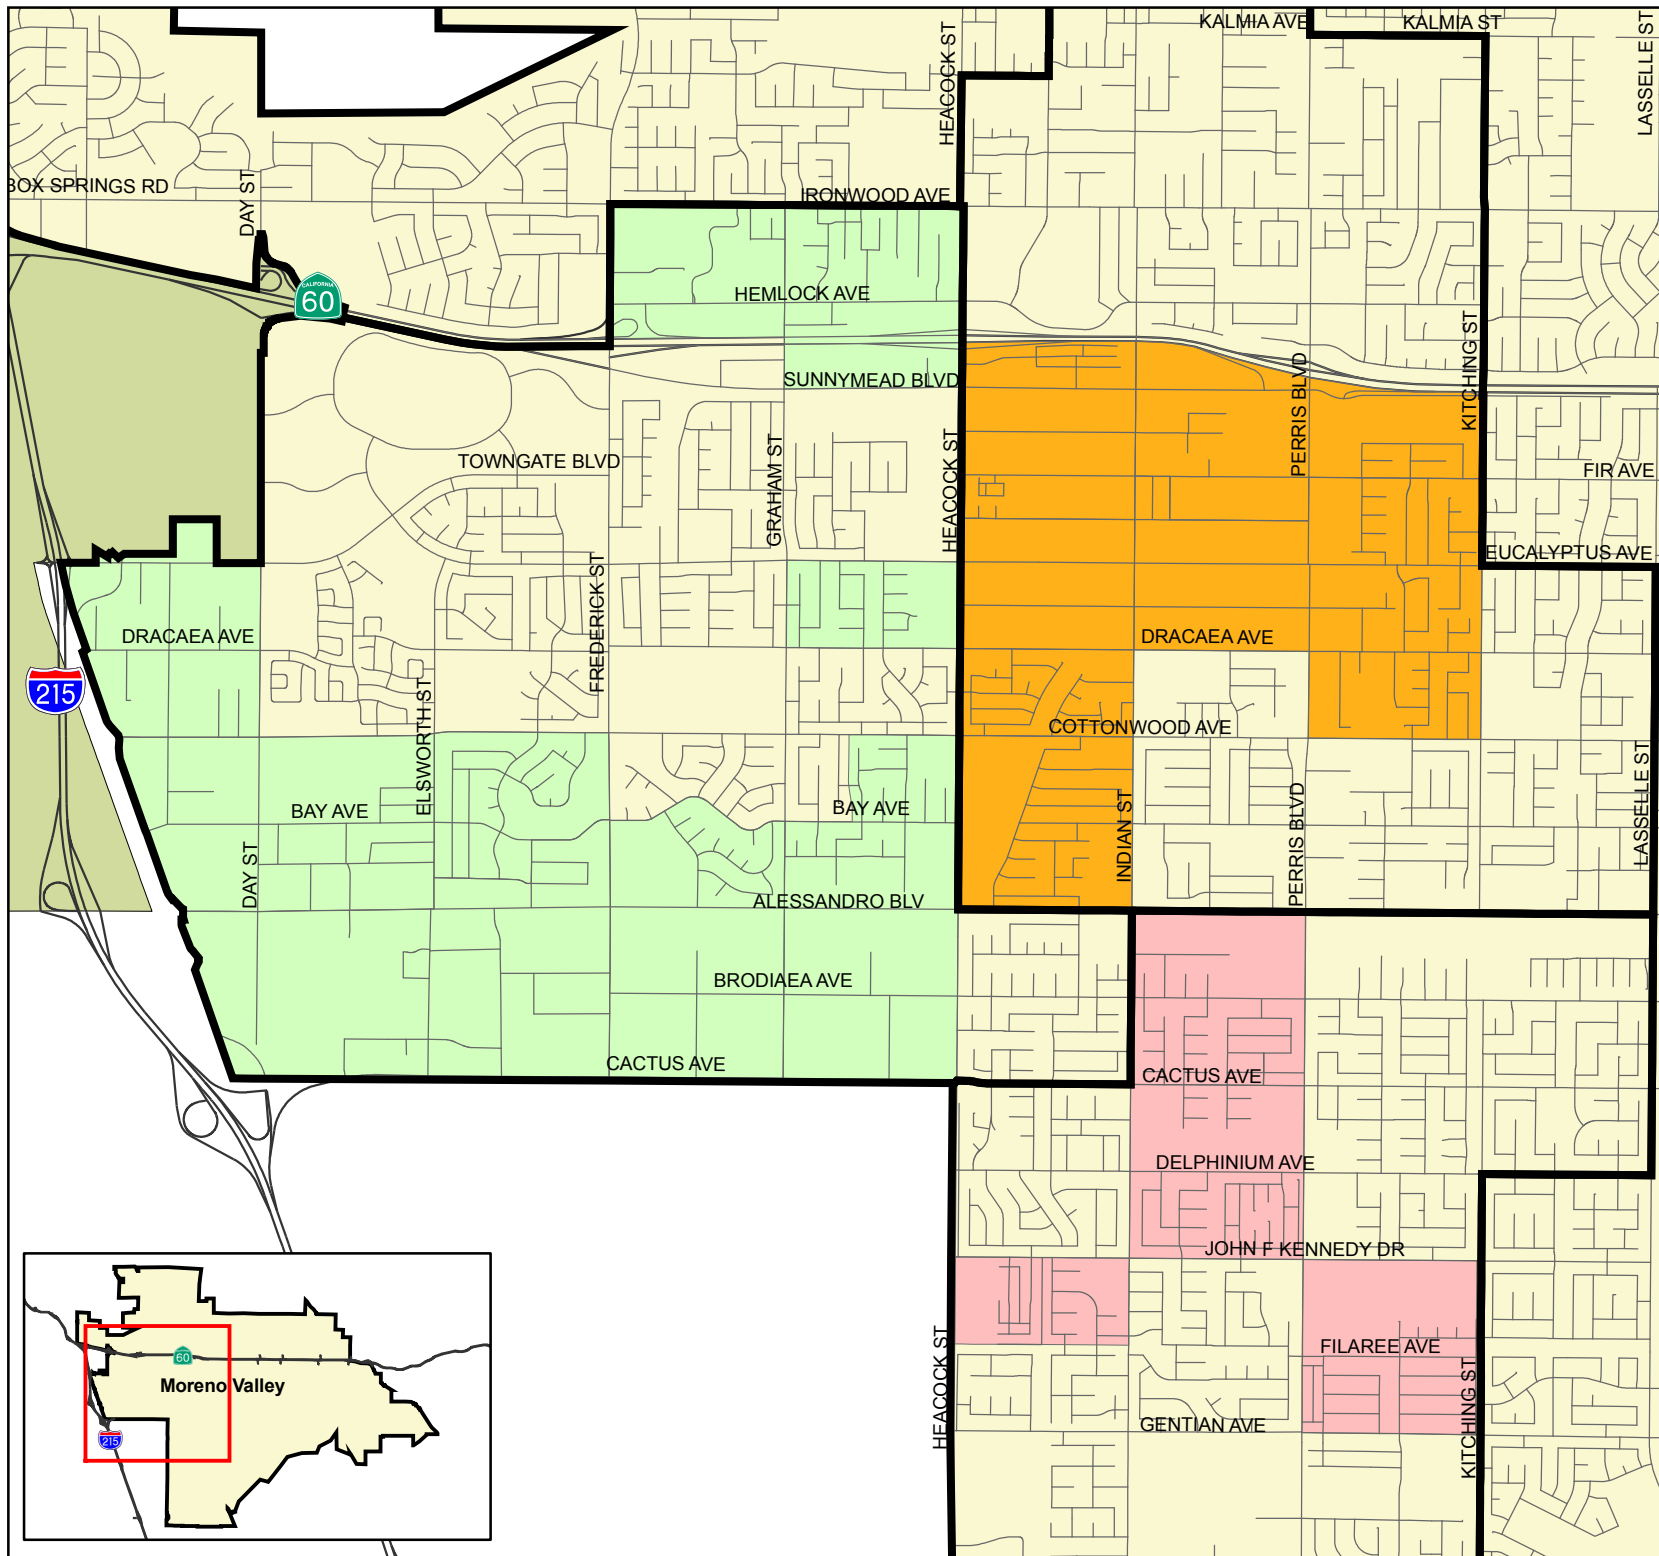

CITY OF MORENO VALLEY CDBG TARGET AREAS

CDBG Districts

- District 1
- District 4
- District 5
- Council District Boundaries
- Moreno Valley
- Riverside

Map Produced by Moreno Valley Geographic Information System

Geographic Information in:
 State Plane NAD 83 California Zone 6 Feet
 G:\ArcMap\Code\
 CDBG target areas_1007.mxd
 October 30, 2007

The information shown on this map was compiled from the Riverside County GIS and the City of Moreno Valley GIS. The land base and facility information on this map is for display purposes only and should not be relied upon without independent verification as to its accuracy. Riverside County and City of Moreno Valley will not be held responsible for any claims, losses or damages resulting from the use of this map.