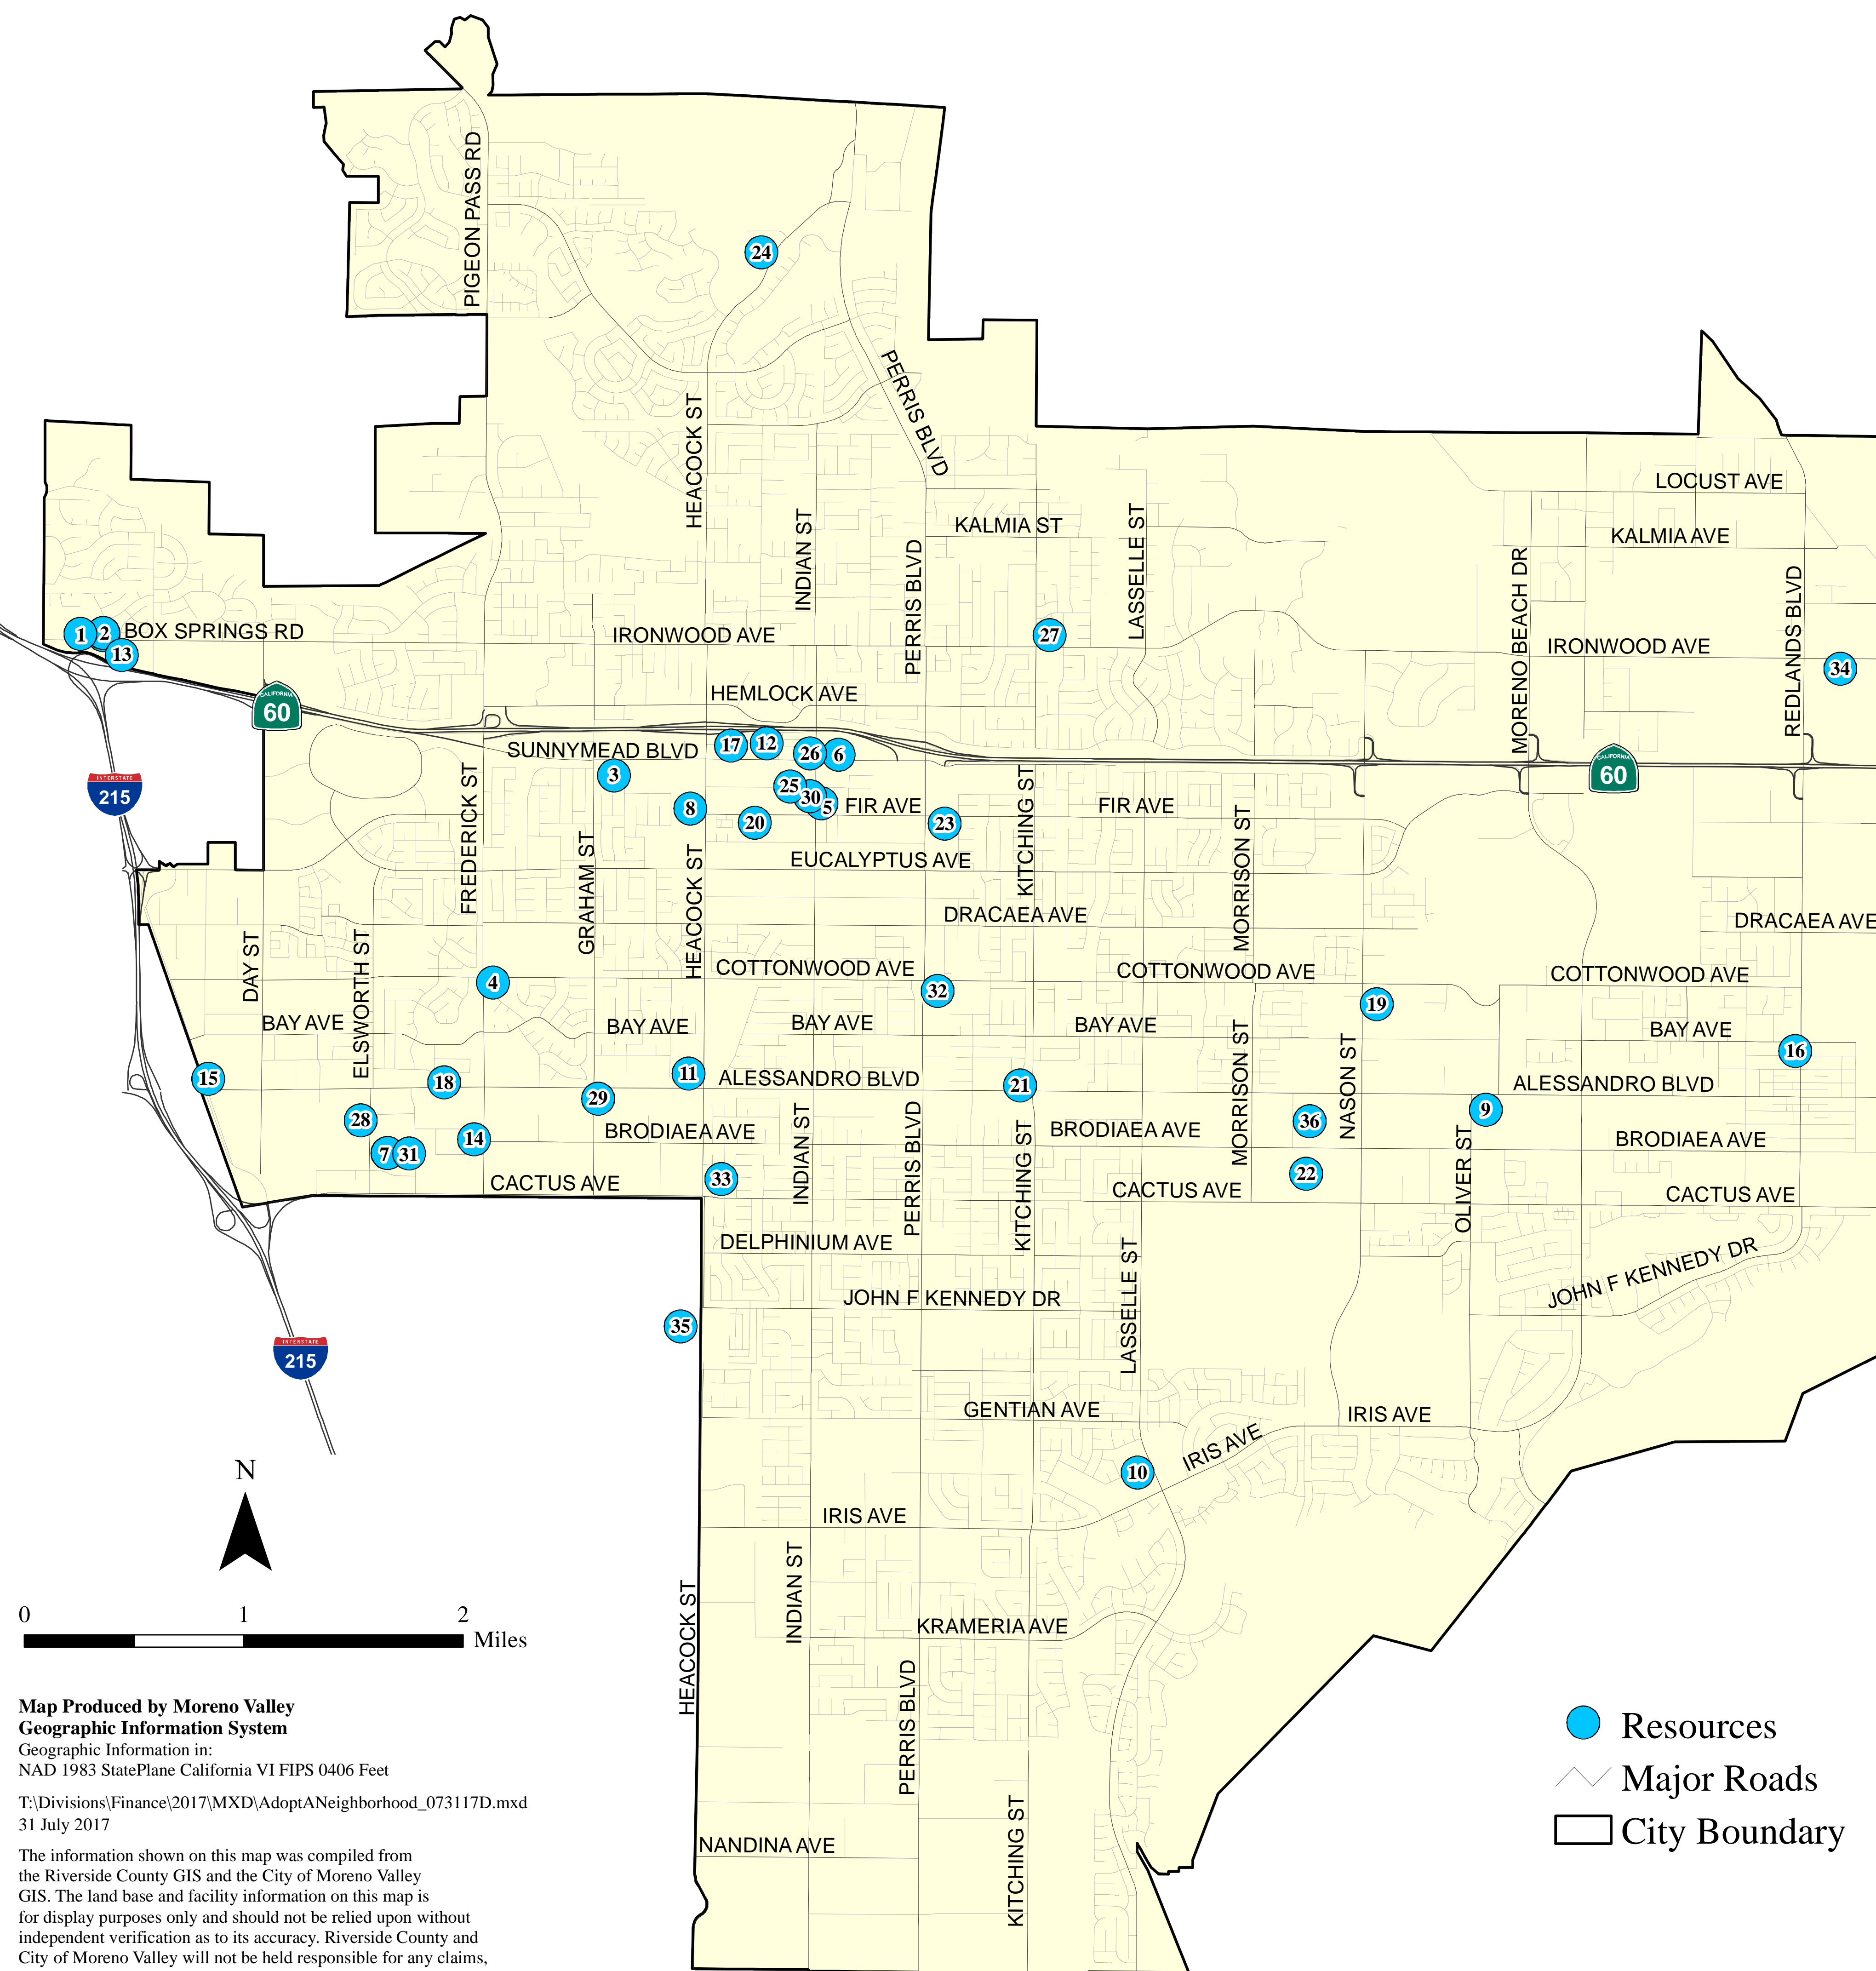

CITY OF MORENO VALLEY ADOPT-A-NEIGHBORHOOD RESOURCES

ID	LOCATION	ADDRESS	PHONE NUMBER	WEBSITE
1	California Indian Manpower Consortium, Inc	21250 Box Springs Rd, Ste 204	951-784-9962	www.cimcinc.org
2	Catholic Charities	21250 Box Springs Rd, Ste 206	951-784-5020	
3	Catholic Charities of San Bernardino and Riverside	23623 Sunnymead Blv, Ste E	951-924-9964	ccsbriv.org
4	Child Protective Services	23119 Cottonwood Ave, Bldg C	800-442-4918	
5	Church of Christ	12660 Indian St	951-214-3675	cocmv.com
6	Community Assistance Program	24594 Sunnymead Blv, Ste W	951-485-7792	
7	Community Now	14340 Elsworth St, Ste B112-113	951-205-9231	communitynow.info
8	County - Dept. Of Public Social Services	12625 Heacock St	951-413-5200	
9	Discovery Christian Church	27555 Alessandro Blv	951-924-5002	discoverthelife.org
10	Epilepsy Education Everywhere	25920 Iris Ave	951-892-5265	epilepsyed.org
11	Fair Housing Council of Riverside County Inc	23890 Alessandro Blv, Ste A1	951-653-8314	fairhousing.net
12	Faith Southern Baptist Church	24281 Postal Ave	951-924-3356	
13	Family Service Association	21250 Box Springs Rd	855-372-4968/951-342-3057	fsaca.org
14	Focus Outreach Center	14329 Frederick St, Ste 7-9	951-656-6633	
15	God's Helping Hand Thrift Store	13958 Old 215 Frontage Rd	951-653-2529	
16	Highway & Hedges Inc	13793 Redlands Blv	951-490-3073	
17	Hole in the Wall Inc	24187 Postal Ave	951-486-0861	
18	Immanuel House	22810 Alessandro Blv	951-653-3000	immanuelhouse.org
19	Lord of Life Lutheran Church	13600 Nason St	951-924-4887	
20	Moreno Valley Congregational Church Food Bank	24215 Fir Ave	951-924-7474	
21	Moreno Valley Library	25480 Alessandro Blv	951-413-3880	
22	Moreno Valley Riverside County Regional Medical Center	26520 Cactus Ave, Area "D"	951-486-5750	
23	Moreno Valley Senior Center	25075 Fir Ave	951-413-3430	
24	Moreno Valley United Methodist	10271 Heacock St	951-924-6990	
25	New Direction Church	12649 Indian St	844-438-6393	NewDirection.tv
26	P W Enhancement Center	24490 Sunnymead Blv, Ste 107	951- 616-1628 ext. 804	pwecenter.org
27	Palm Canyon Community Church	25550 Ironwood Ave	951-247-2273	www.palmcanyon.org
28	Renewal Christian Fellowship	14093 Business Center Dr	951-656-7879	
29	Salvation Army	14068 Graham St	951-653-9131	morenovalleysalvationarmy.org
30	Seventh Day Adventist Church	12649 Indian Ave	951-242-6694	
31	Sigma Beta, XI, Inc	14340 Elsworth St, Ste B112	951-247-1700	sigmabetaxi.com
32	St. Christopher's Church	25075 Cottonwood Ave	951-924-1968	
33	Tiffany's House Of Hope	14405 Unity Ct	951-777-4673	
34	Trinity Baptist Church	29175 Ironwood Ave	951-601-0253	trinitybaptist-mv.org
35	U. S. Vets	15105 6th Street	951-656-6892/951-269-1119	usvetsinc.org
36	Valley Christian Church	26755 Alessandro Blv	951-242-5683	valleychristianchurchmorenovalley.org
Other Services *Not Shown on Map				
	Boys Scouts of America California Inland Empire Council		909-983-4534	
	Civil Air Patrol Cadets		951-655-3245	
	Friends of Moreno Valley Senior Center		951-413-3430	
	JustServe.org			justserve.org
	Ladies With Purpose Foundation		951-567-9211	
	Lighthouse Social Service Centers		951-571-3553	www.lighthouse-ssc.org
	Loving Me 1st		951-575-9750	
	Moreno Valley Friends of the Library		951-242-1777	
	Moreno Valley Lioness Club		951-653-8745	
	Moreno Valley Masonic Lodge #804		951-485-7763/951-247-2015	
	Moreno Valley Morning Rotary Club		951-242-7477	
	Moreno Valley Noon Rotary Club		951-738-1087	
	Morning Optimist Club of Moreno Valley		951-697-4404	movaloptimist@gmail.com
	Navy League Cadet Corps		951-924-8387/951-486-9821	
	Order of Eastern Star		951-242-4186	
	San Gorgonio Girl Scouts		951-307-6555/800-400-3245	
	Saving Grace Homes		951-444-5806/951-205-2991 (Hotline)	savinggracehomes.com
	Silence Aloud		951-214-3675	silencealoud.org
	Soroptimist International of Moreno Valley		951-924-5443	
	The Meta Point		951-259-4645	
	Y.M.C.A.		951-689-9622