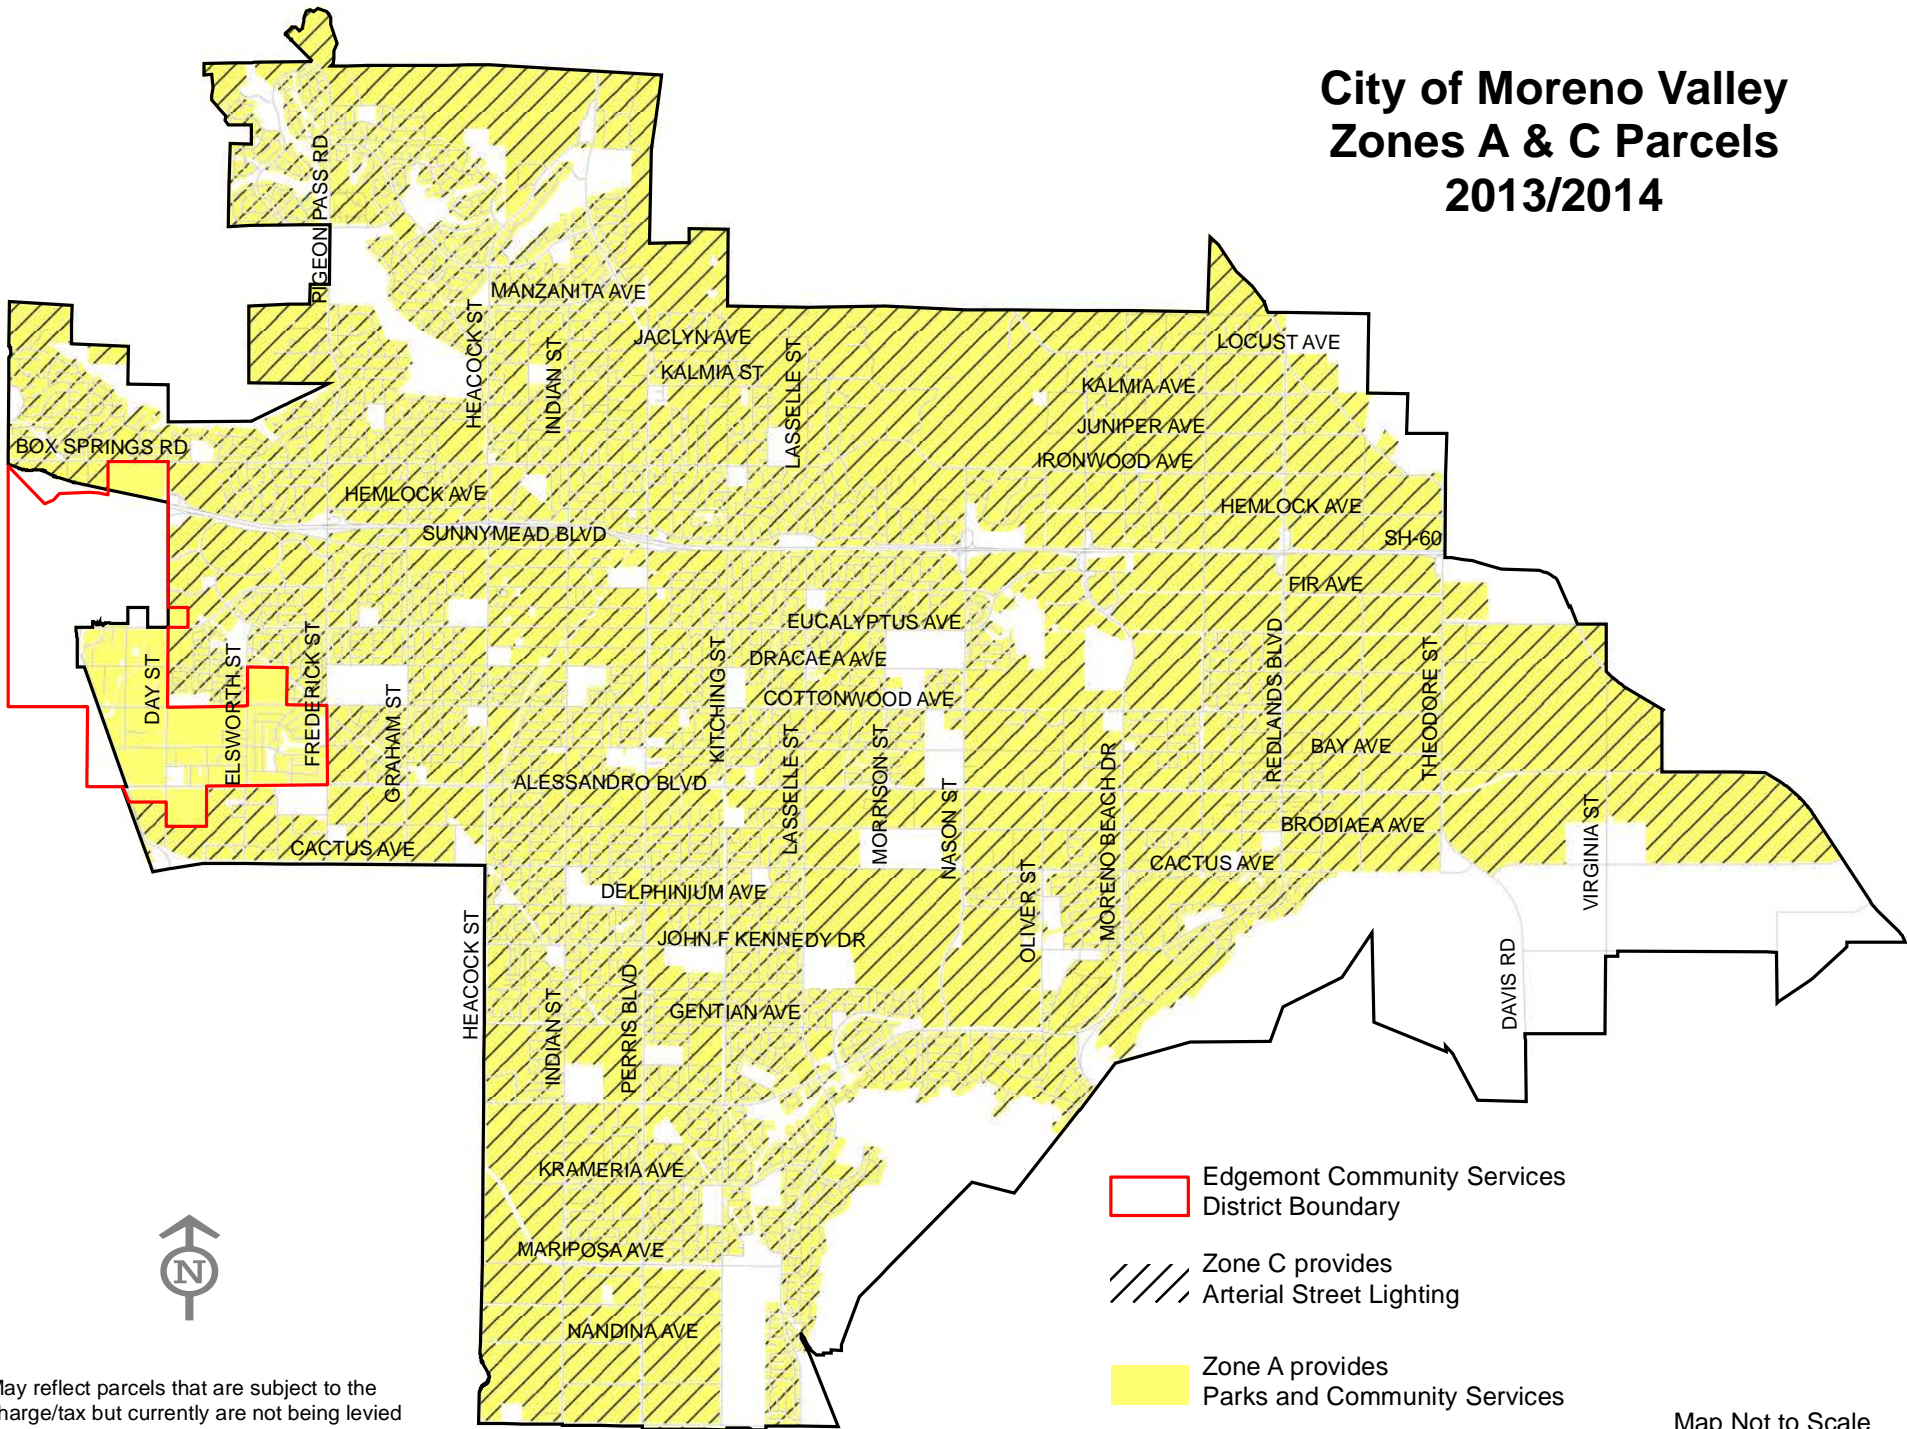

City of Moreno Valley Zones A & C Parcels 2013/2014

 Edgemont Community Services District Boundary

 Zone C provides Arterial Street Lighting

 Zone A provides Parks and Community Services

May reflect parcels that are subject to the charge/tax but currently are not being levied

* Zone C Does Not Include Properties Within the Edgemont Community Services District

Map Not to Scale