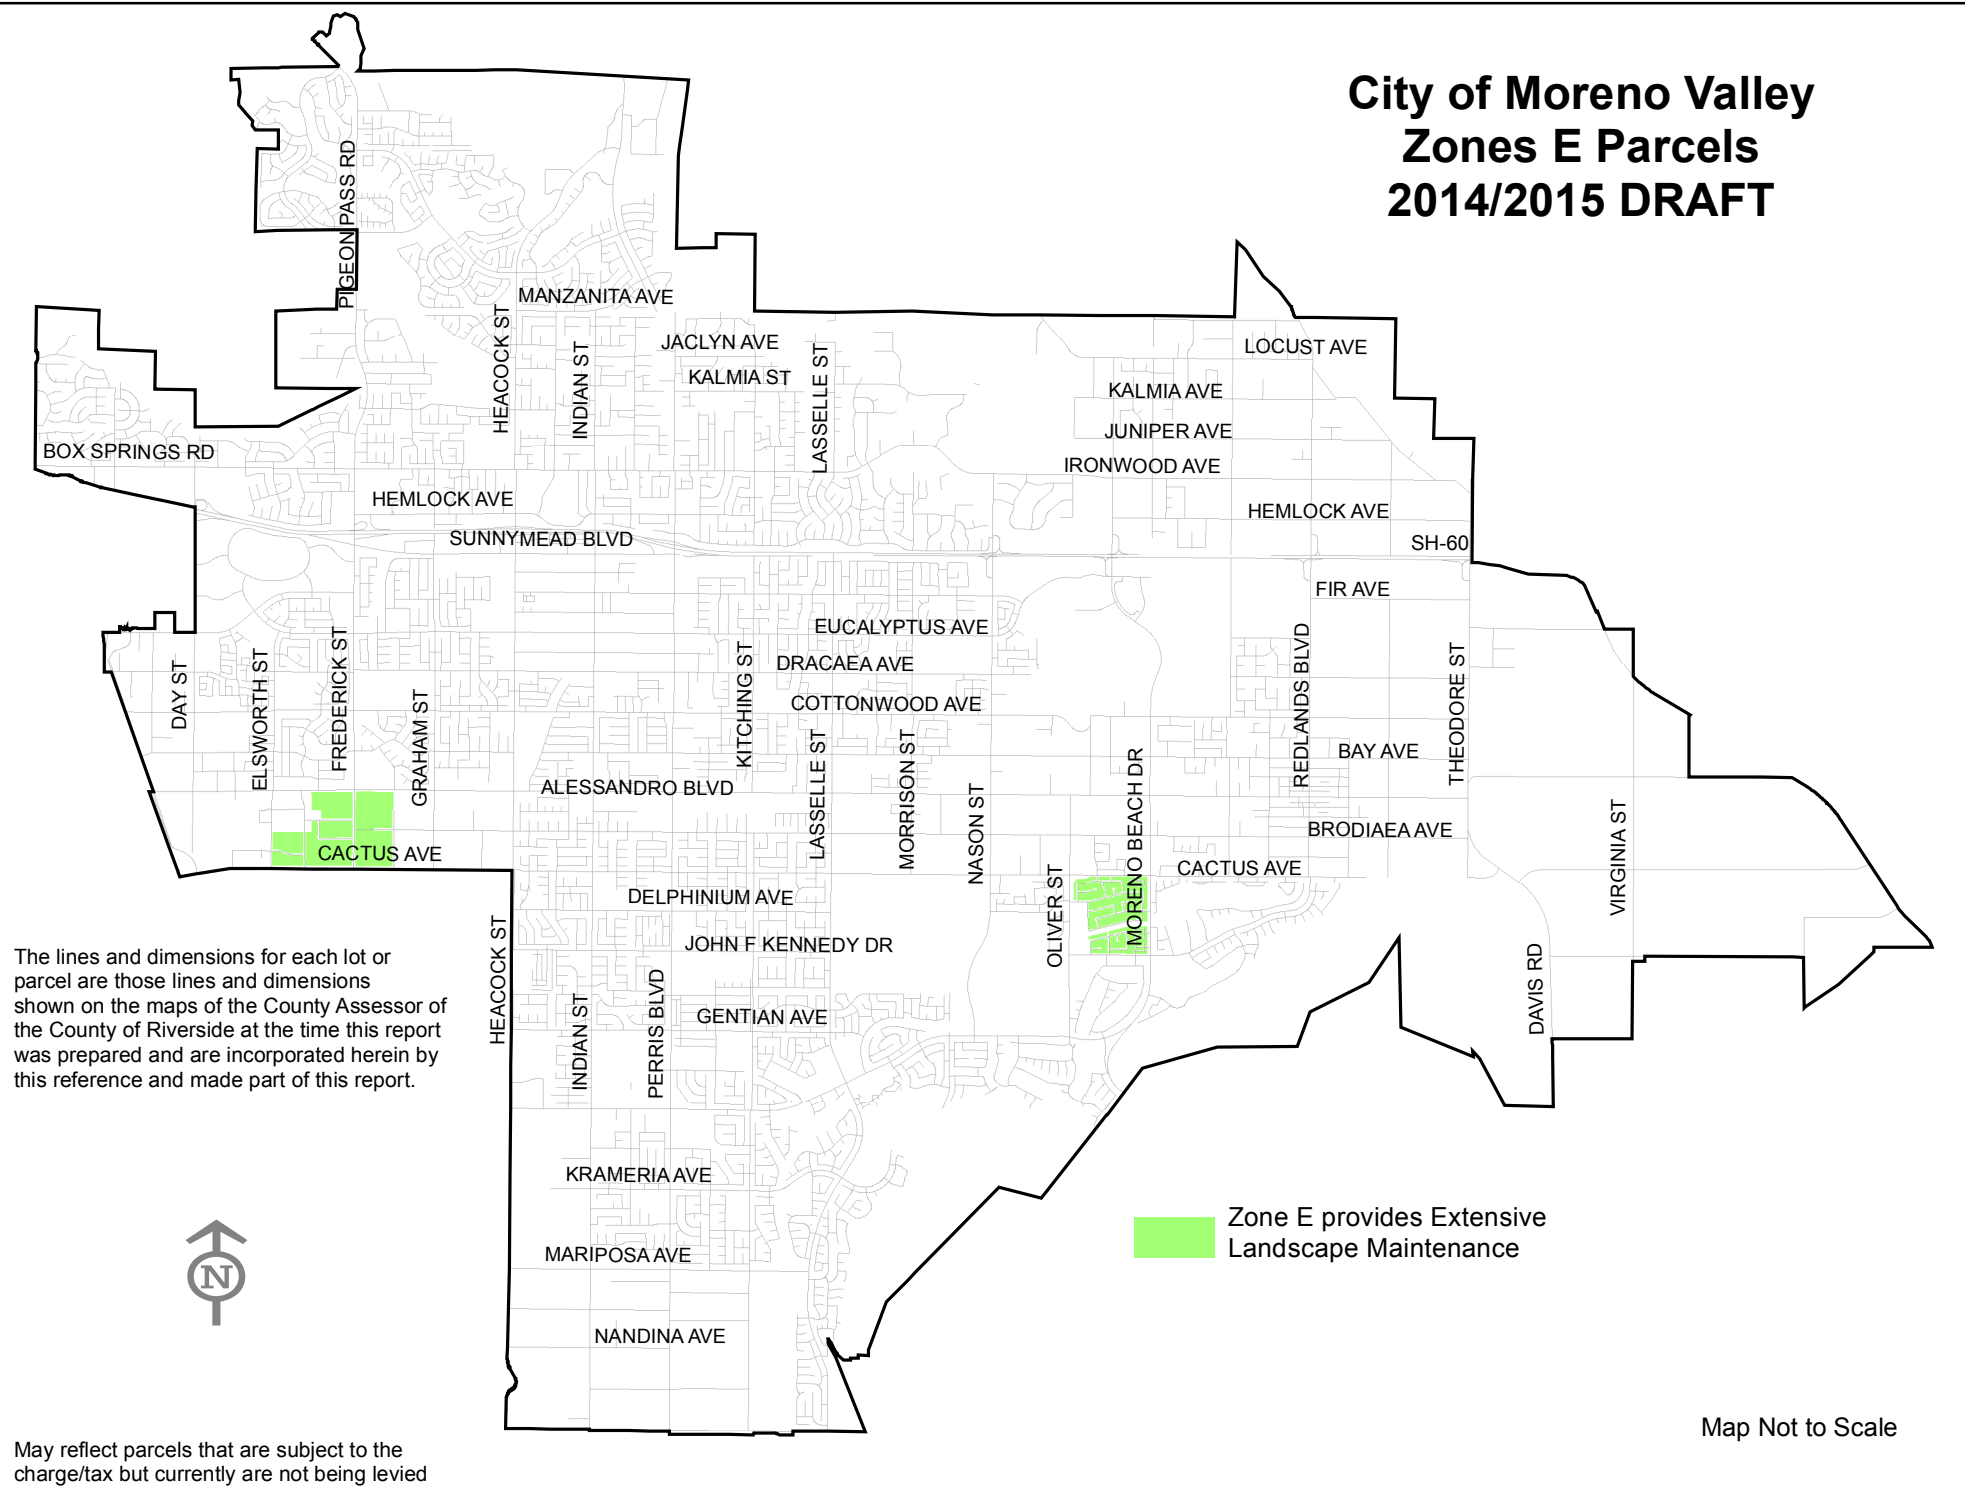

City of Moreno Valley Zones E Parcels 2014/2015 DRAFT

The lines and dimensions for each lot or parcel are those lines and dimensions shown on the maps of the County Assessor of the County of Riverside at the time this report was prepared and are incorporated herein by this reference and made part of this report.

Zone E provides Extensive Landscape Maintenance

May reflect parcels that are subject to the charge/tax but currently are not being levied

Map Not to Scale