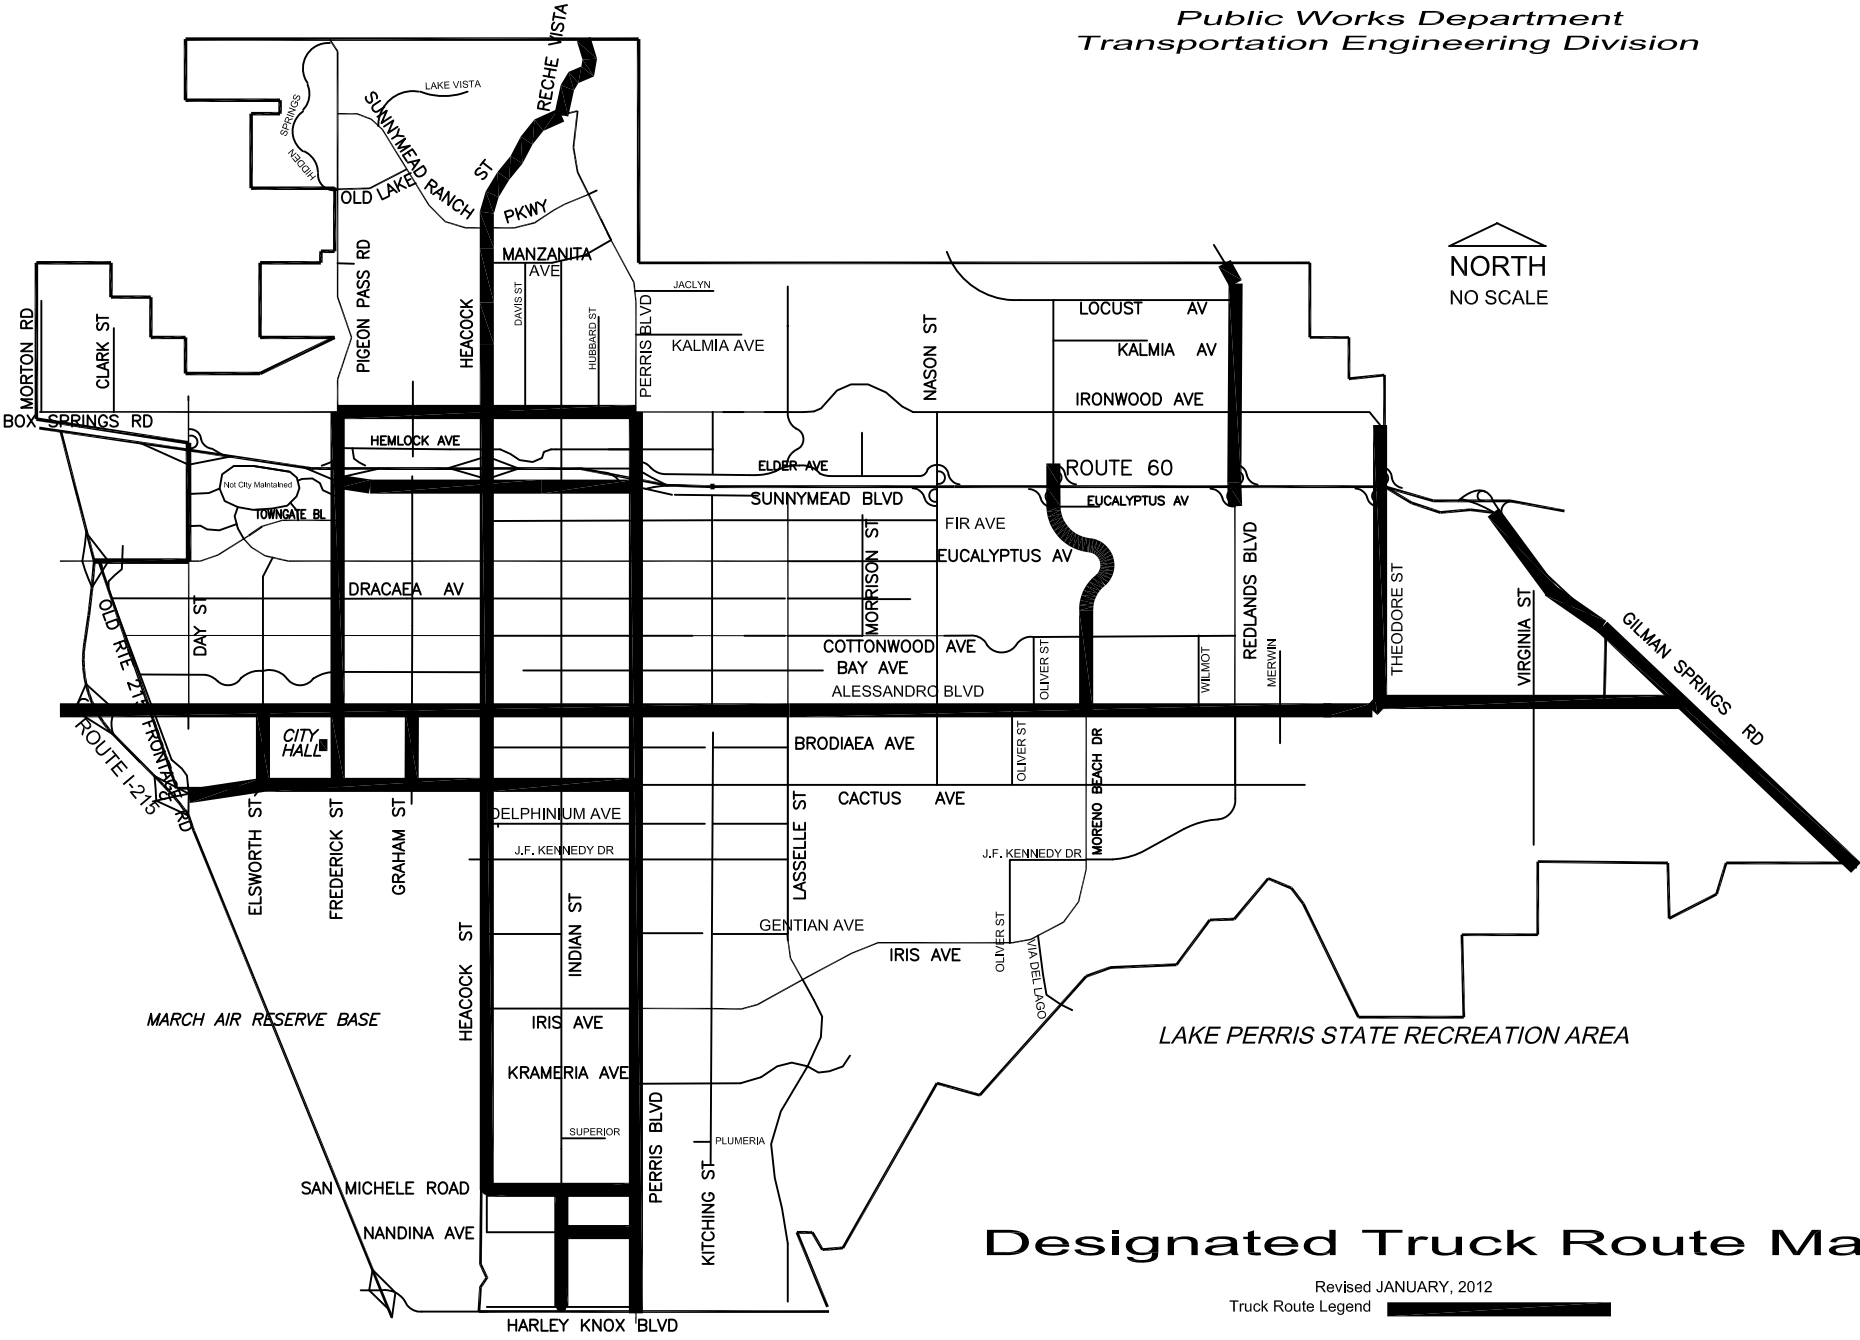

City of Moreno Valley

Public Works Department
Transportation Engineering Division

Designated Truck Route Map

Revised JANUARY, 2012
Truck Route Legend