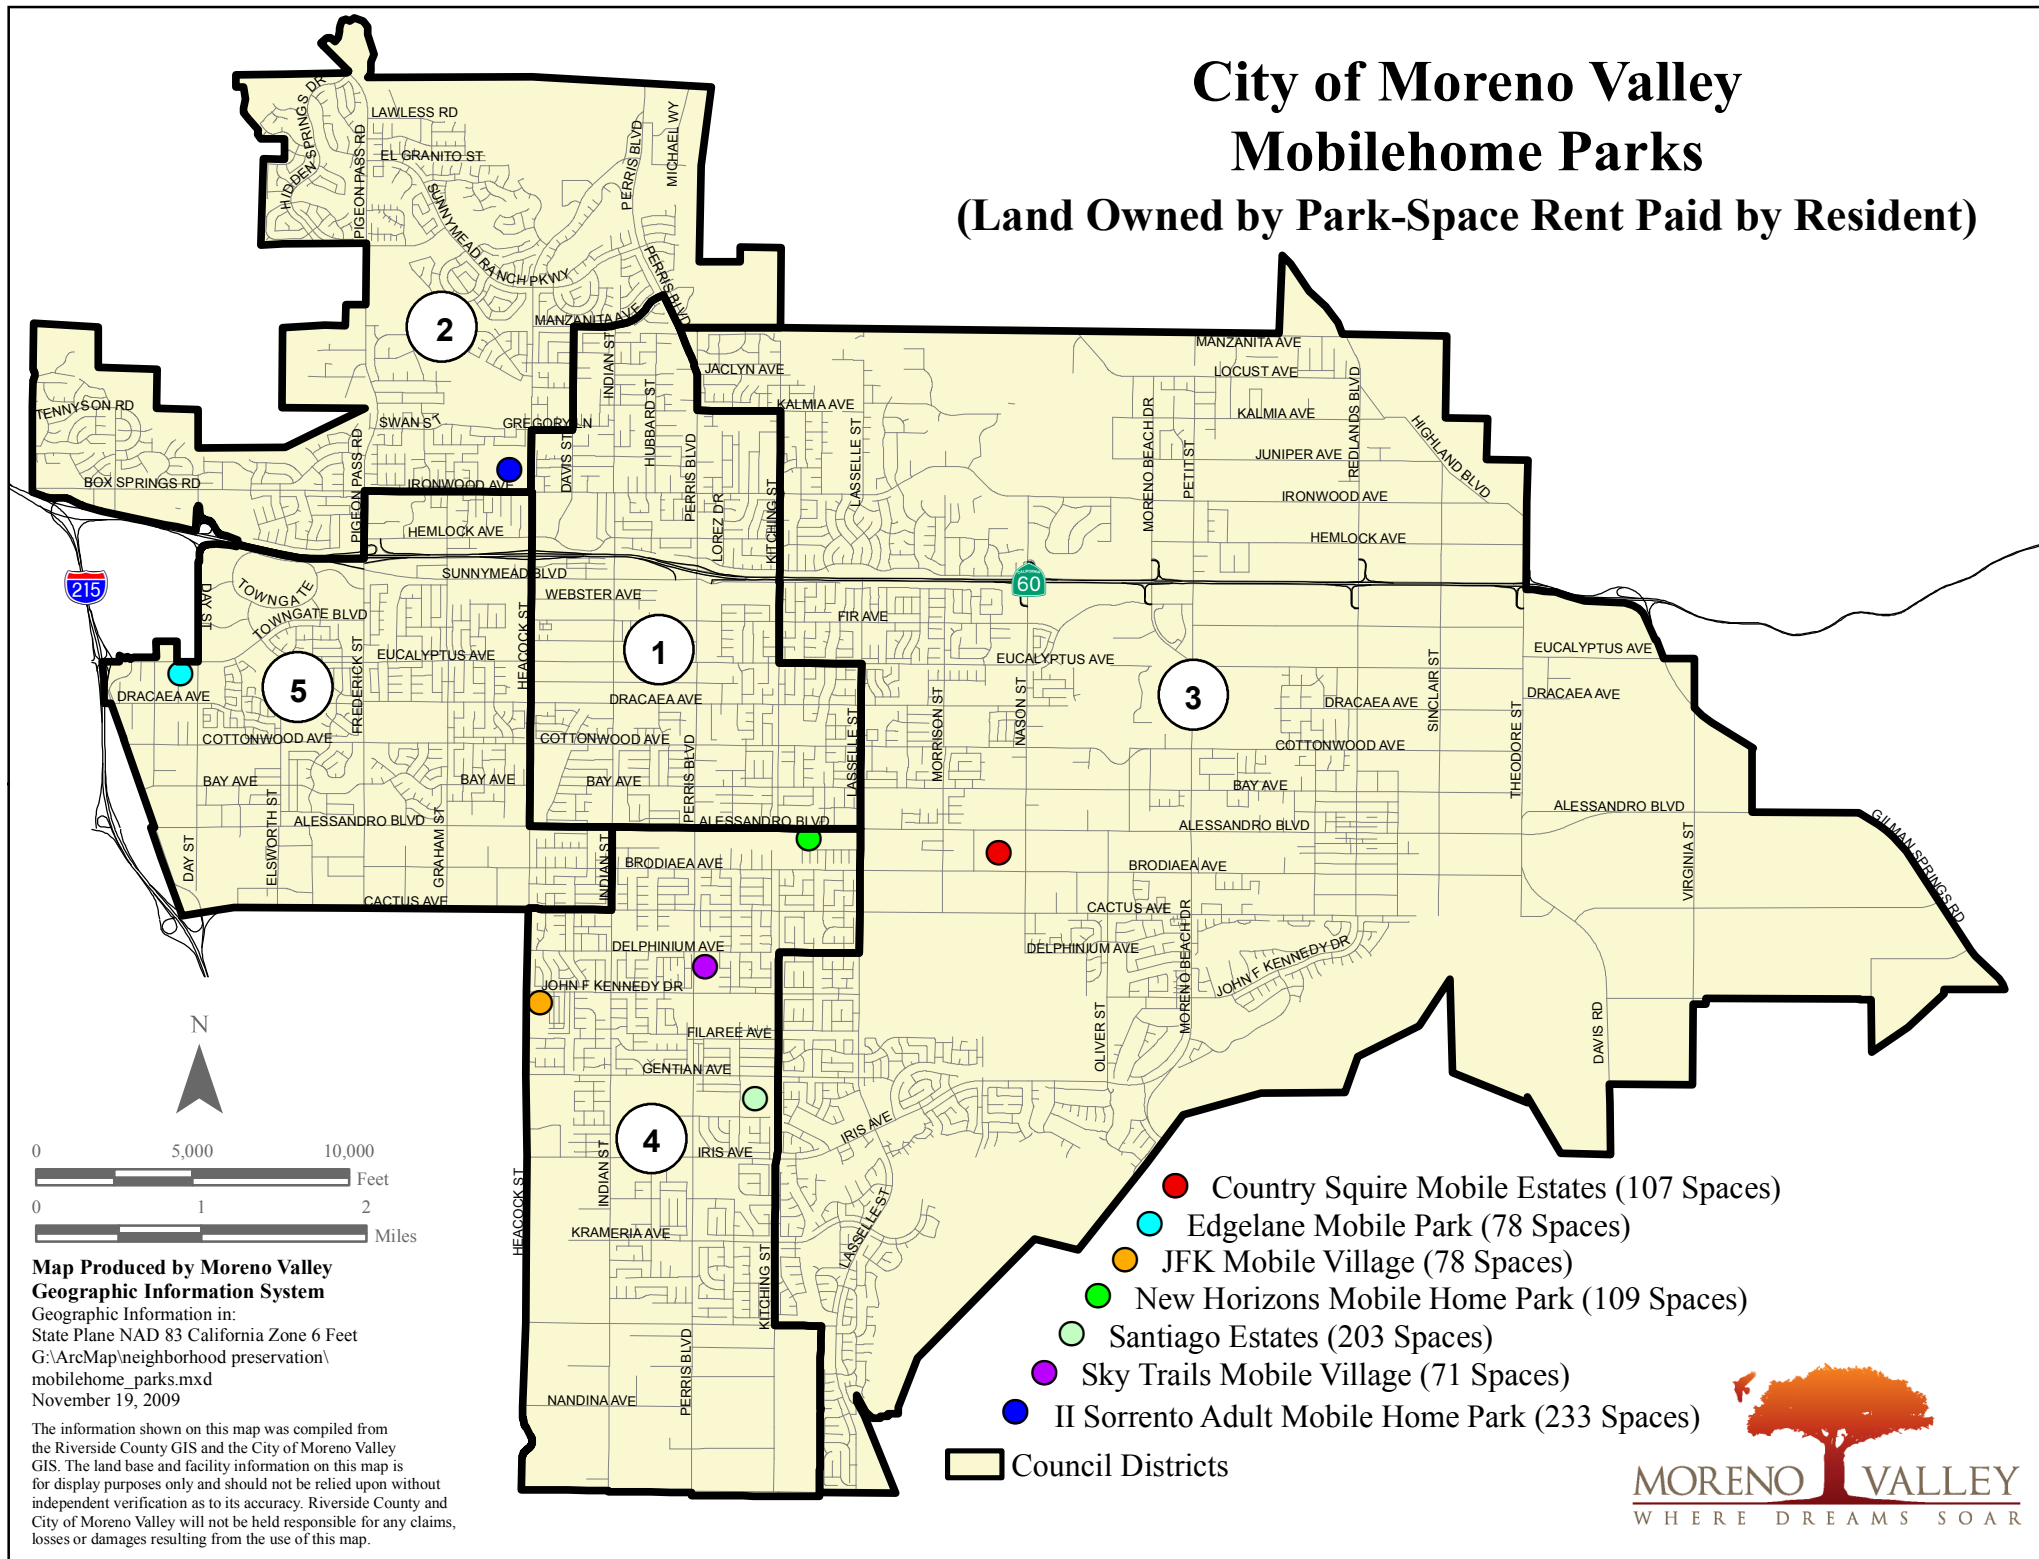

City of Moreno Valley Mobilehome Parks (Land Owned by Park-Space Rent Paid by Resident)

Map Produced by Moreno Valley Geographic Information System
 Geographic Information in:
 State Plane NAD 83 California Zone 6 Feet
 G:\ArcMap\neighborhood preservation\mobilehome_parks.mxd
 November 19, 2009

The information shown on this map was compiled from the Riverside County GIS and the City of Moreno Valley GIS. The land base and facility information on this map is for display purposes only and should not be relied upon without independent verification as to its accuracy. Riverside County and City of Moreno Valley will not be held responsible for any claims, losses or damages resulting from the use of this map.

- Country Squire Mobile Estates (107 Spaces)
- Edgelane Mobile Park (78 Spaces)
- JFK Mobile Village (78 Spaces)
- New Horizons Mobile Home Park (109 Spaces)
- Santiago Estates (203 Spaces)
- Sky Trails Mobile Village (71 Spaces)
- II Sorrento Adult Mobile Home Park (233 Spaces)
- Council Districts