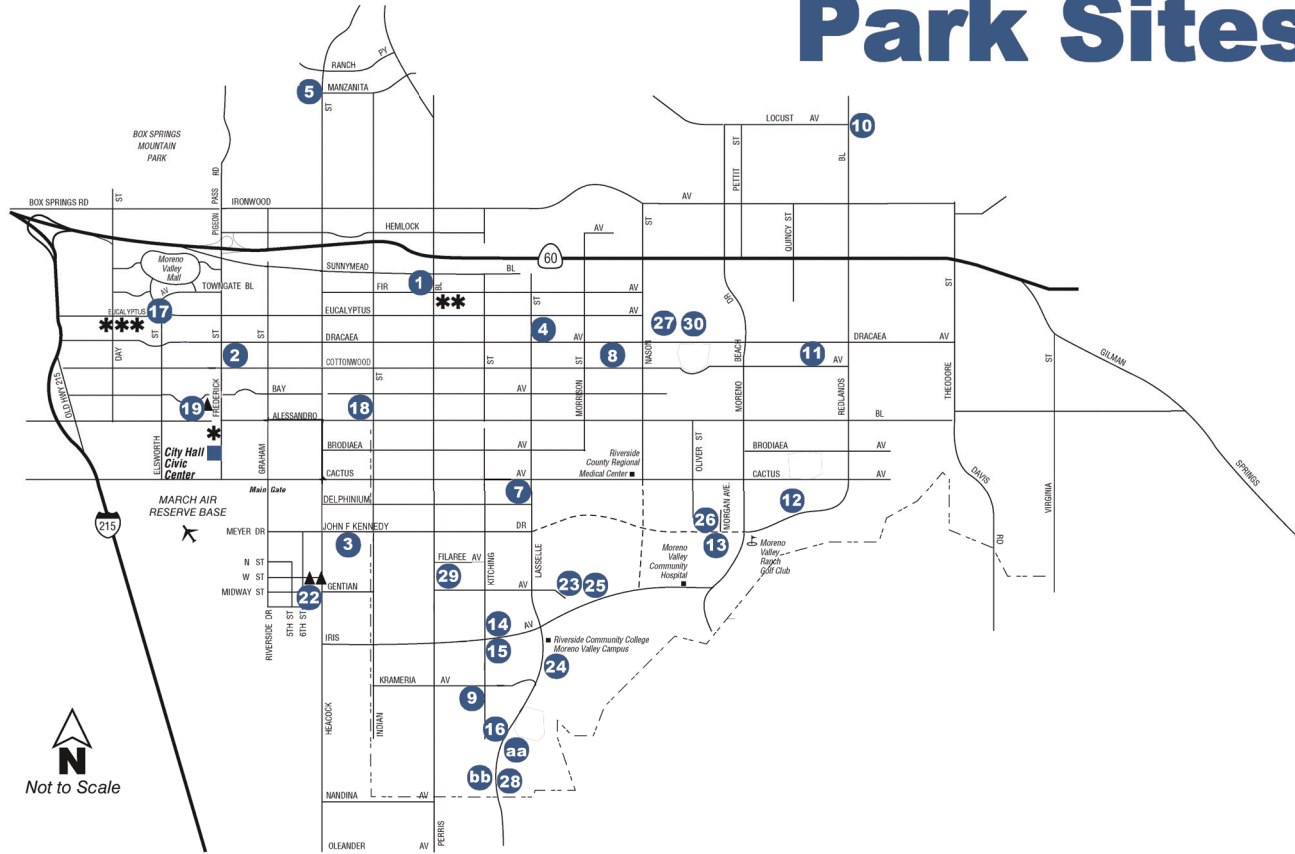

# Parks & Facilities

PARK NUMBER	PARK NAME/LOCATION	Soccer Field	Softball/Baseball Field	Basketball Court	Volleyball Court	Tennis Courts	Multi-Use Athletic Field	Multi-Purpose Trail	Restrooms	Off-Street Parking	Snack Bar	Water Feature	Tot Lot	Banquet Facilities	Picnic Tables	Barbeques	Security Lighting	Horse Arena	Skate Park/Dog Park	Roller Hockey Rink	Fitness Equipment Stations
FACILITIES	* Moreno Valley Conference & Recreation Center 14075 Frederick St.			•					•					•							
	** Senior Community Center, 25075 Fir Av.								•					•							
	*** TownGate Community Center, 13100 Arbor Park Lane								•					•							
	▲ Cottonwood Golf Center, 13671 Frederick St.								•	•											
	▲▲ March Field Park Community Center, 15325 5th St								•												
	1 Sunnymead Park, 12655 Perris Blvd.		4L						•	•	•					•	•				
	2 Moreno Valley Community Park 13380 Frederick St.		4L						•	•	•					•	•				
	3 John F. Kennedy Park, 15115 Indian St.		1L			4L			•	•						•	•				
	4 Weston Park, 13170 Lasselle St.						•									•	•				
	5 Gateway Park, 23975 Manzanita Av.								•	•						•	•				
6 Westbluff Park, 10750 Pigeon Pass Rd.								•	•						•	•					
7 Woodland Park, 25705 Cactus Av.		1L	4L		4L			•							•	•					
8 Morrison Park, 26667 Dracaea Av.		•	4L					•	•	•					•	•					
9 Bethune Park, 16745 Kitching St.						•		•	•	•					•	•					
10 Moreno Valley Equestrian Park & Nature Center 11150 Redlands Blvd. (includes Hound Town Dog Park)							•											•			
11 Cottonwood Equestrian Staging Area 28590 Cottonwood Av.		•				•		•	•						•	•					
12 Ridge Crest Park, 28506 John F. Kennedy Dr.		•		•		•		•	•						•	•					
13 Fairway Park, 27891 John F. Kennedy Dr.						•		•	•						•	•					
14 Victoriano Park, 25730 Los Cabos Dr.					4	•		•	•						•	•					
15 Pedronena Park, 16009 Rancho Del Lago		•	1L			•		•	•						•	•					
16 El Potrero Park, 16901 Lasselle St.															•	•					
17 TownGate Memorial Park, 13051 Elsworth St.															•	•				•	
18 Bayside Park, 24435 Bay Av.			2L			2L		•	•						•	•					
19 Adrienne Mitchell Memorial Park, 22631 Bay Av.							•								•	•					
20 Shadow Mountain Park, 23239 Presidio Hills Dr.			2L					•	•	•					•	•				•	
21 Hidden Springs Park-Phase I (Open Space) 9675 Hidden Springs Dr.		•	•					•	•						•	•					
22 March Field Park and Valley Skate Park, 6th St.		•						•	•						•	•					
23 Parque Amistad, 26160 Gentian Av.				•				•	•						•	•					
24 College Park, 16130 Lasselle St.								•	•						•	•					
25 Vista Lomas Park, 26700 Iris Av.				•				•	•						•	•					
26 Celebration Park, 14965 Morgan Av.								•	•		•				•	•					
27 Rock Ridge Park, 27119 Waterford Way							•								•	•					
28 Rancho Verde Staging Area, 17484 Kentucky Derby Dr.							•								•	•					
29 Patriot Park, 15310 Perris Blvd.							•		•						•	•					
30 Cold Creek Trailhead, Nason and Dracaea																					
aa Rancho Verde Park, Lasselle St. and Cremello																					
bb Lasselle Sports Complex, 17155 Lasselle St.																					