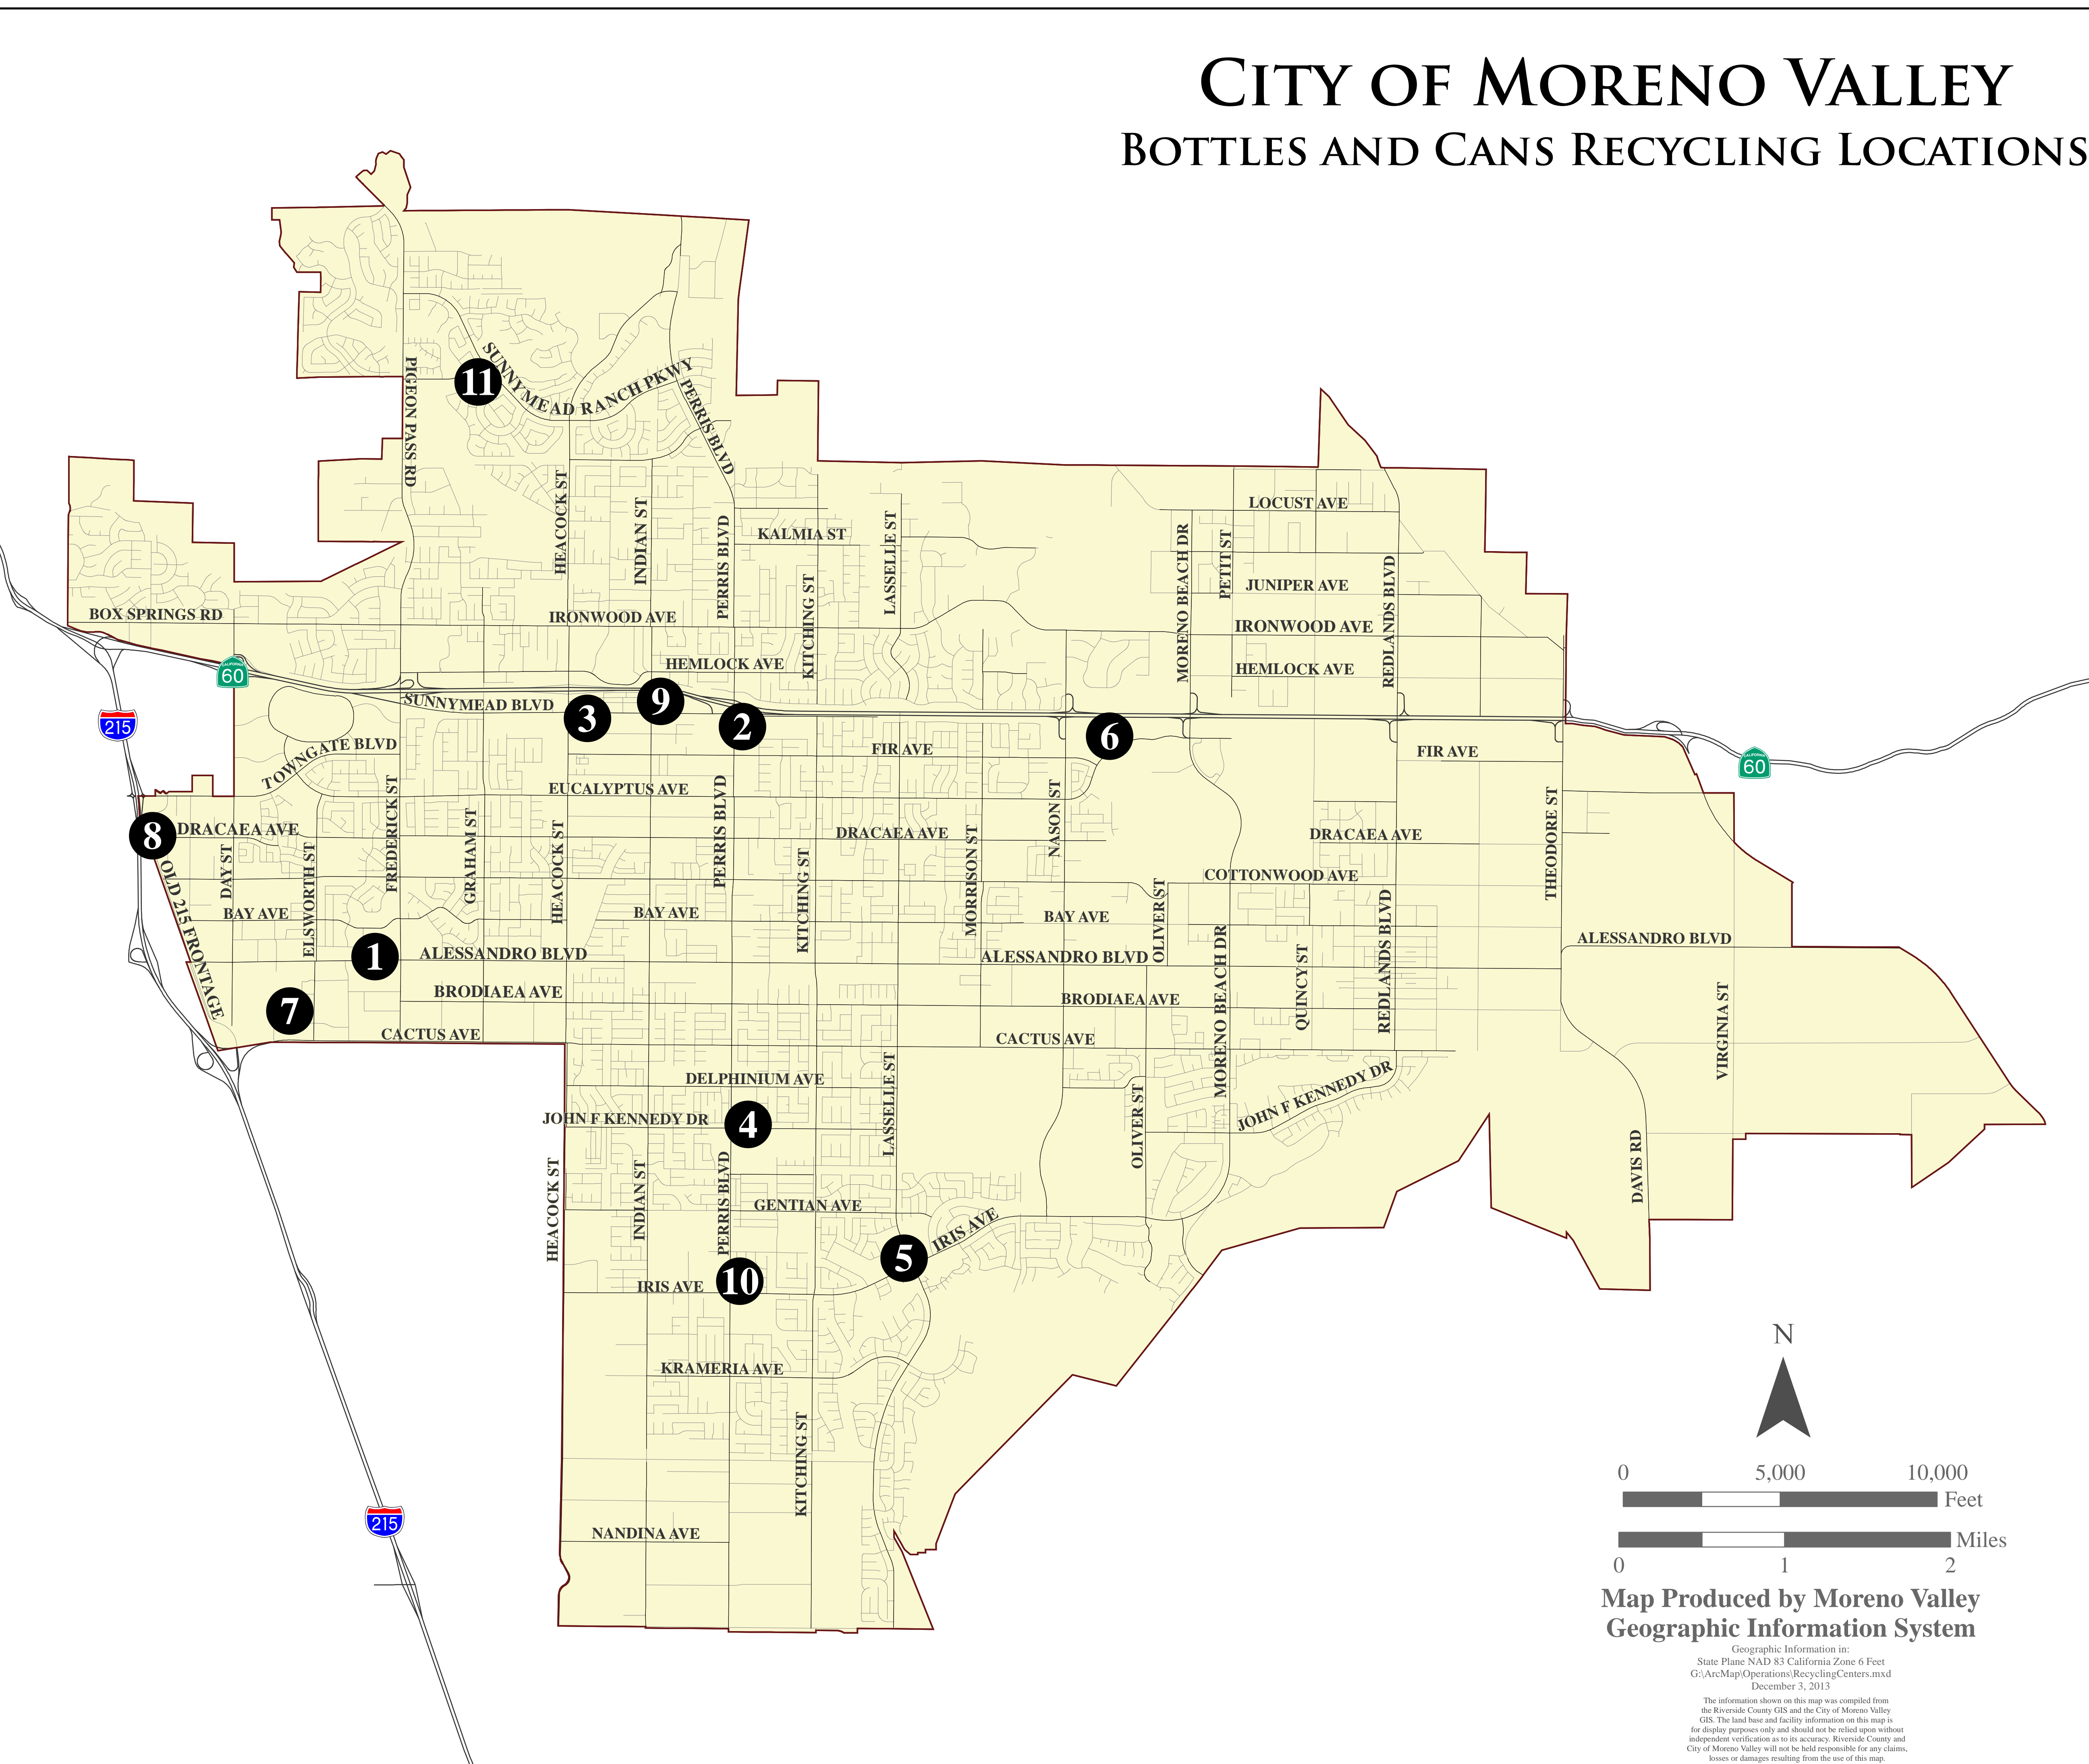

CITY OF MORENO VALLEY

BOTTLES AND CANS RECYCLING LOCATIONS

1. Moreno Valley Recycling
22862 Alessandro Blvd. (323) 732-9253 (323) RECYCLE
Monday - Sunday 9:30am - 4:45pm Lunch 1:00-1:30pm
Behind Liquor Store
Cross Street; Frederick St.

2. Smitty Recycle
25065 Sunnymead Blvd. (951) 453-0806
Monday - Sunday 10:00am - 5:00pm Lunch 1:00-1:30pm
Cross Street: Perris Blvd.

3. Moreno Valley Recycling #2
24135 Sunnymead Blvd. (323) 732-9253 (323) RECYCLE
Monday - Sunday 8:30am - 3:45pm
Behind Liquor Store
Cross Street: Heacock St.

4. Moreno Valley Recycling #3
14940 Perris Blvd. (323) 732-9253 (323) RECYCLE
Monday - Sunday 9:00am - 4:15pm
Behind Shopping Center
Cross Street: John F. Kennedy Dr.

5. rePlanet / Stater Bros
25900 Iris Ave. 1(877) 737-5263
Tuesday - Saturday 9:00am - 5:00pm
Cross Street: Lasselle St.

6. rePlanet
27100 Eucalyptus Ave. 1(877) 737-5263
Monday - Sunday 9:00am - 4:30pm
Next to Target in Stone Ridge Town Center
Cross Street: Nason St.

7. Menlo Recycling Center
22405 Goldencrest Dr. (951) 347-6897
Monday - Friday 8:00am - 5:00pm
Saturday 8:00am - 3:00pm
Cross Street: Commerce Center Dr.

8. Zuniga Recycling
21524 Dracaea Ave. (951) 616-7664
Monday - Friday 8:00am - 5:00pm
Saturday 9:00am - 2:00pm
Cross Street: Old 215 Frontage Rd.

9. ECOGEN Recycling Center
24528 Sunnymead (951) 655-0348
Monday - Saturday 9:00am - 5:00pm
Sunday 9:00am - 4:30pm
Inside the Indian Center Plaza
Cross Street: Indian St.

10. ECOGEN Recycling Center
15928 Perris Blvd. (818) 705-4040
Monday - Saturday 9:00 am - 4:30 pm
Cross Street : Iris Ave

11. ECOGEN Recycling Center #3
23575 Sunnymead Ranch Pkwy (951) 655-0348
Monday - Saturday 9:00 am - 4:00 pm
Inside the Lake Shore Plaza